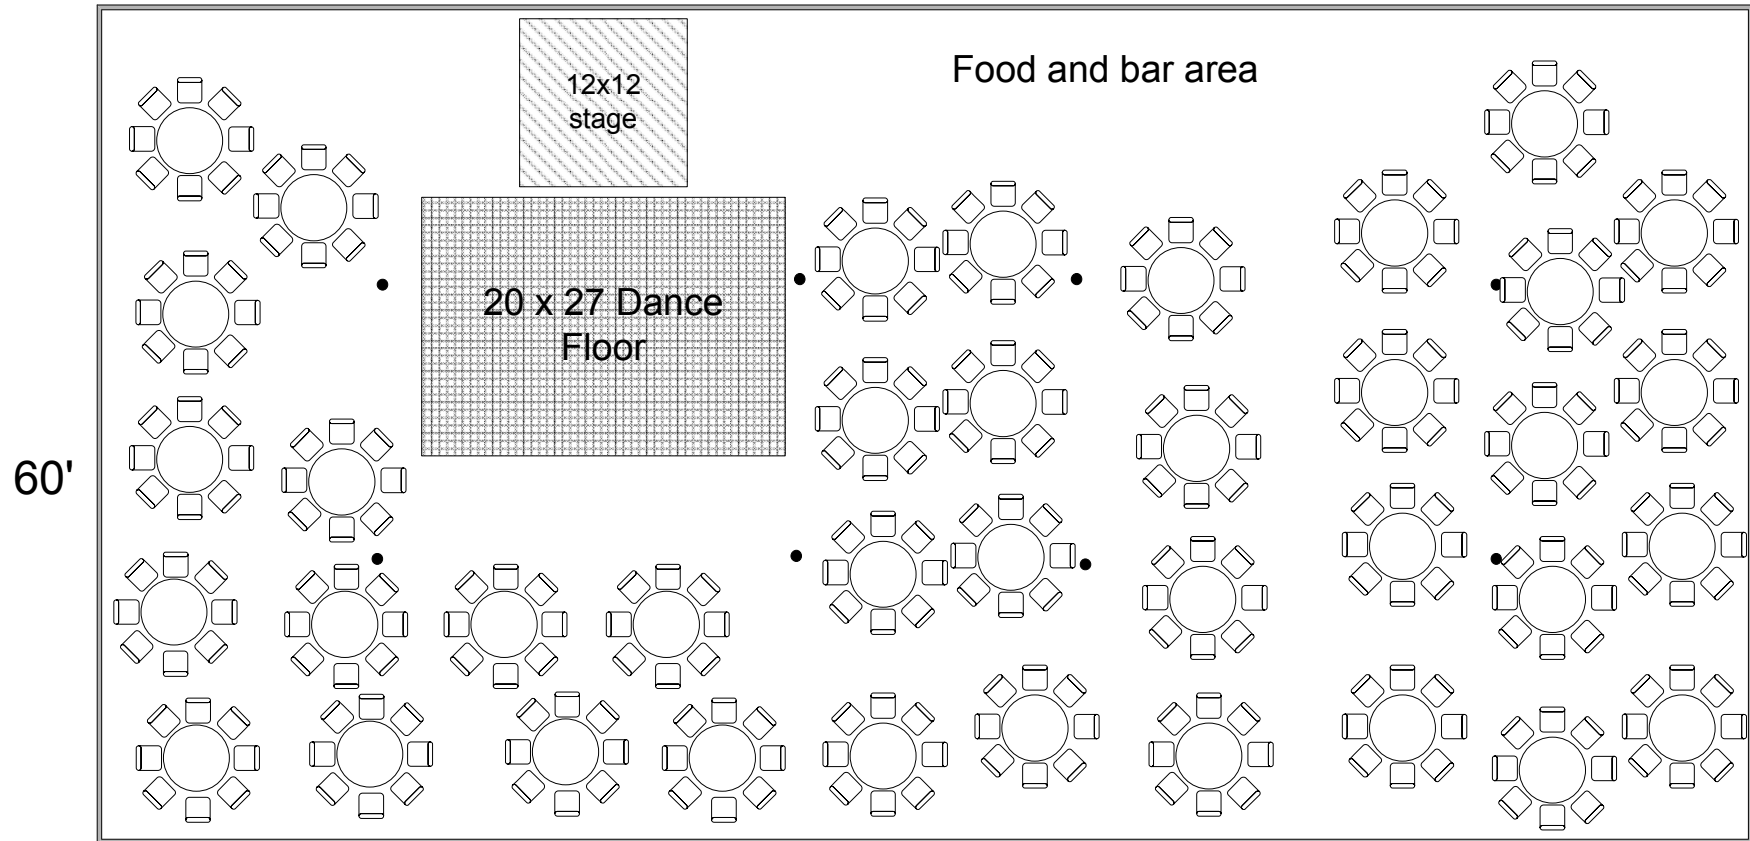

120'

Plan created by
The Event Co.
978-283-4884
www.rentent.com
Program- Microsoft
Visio