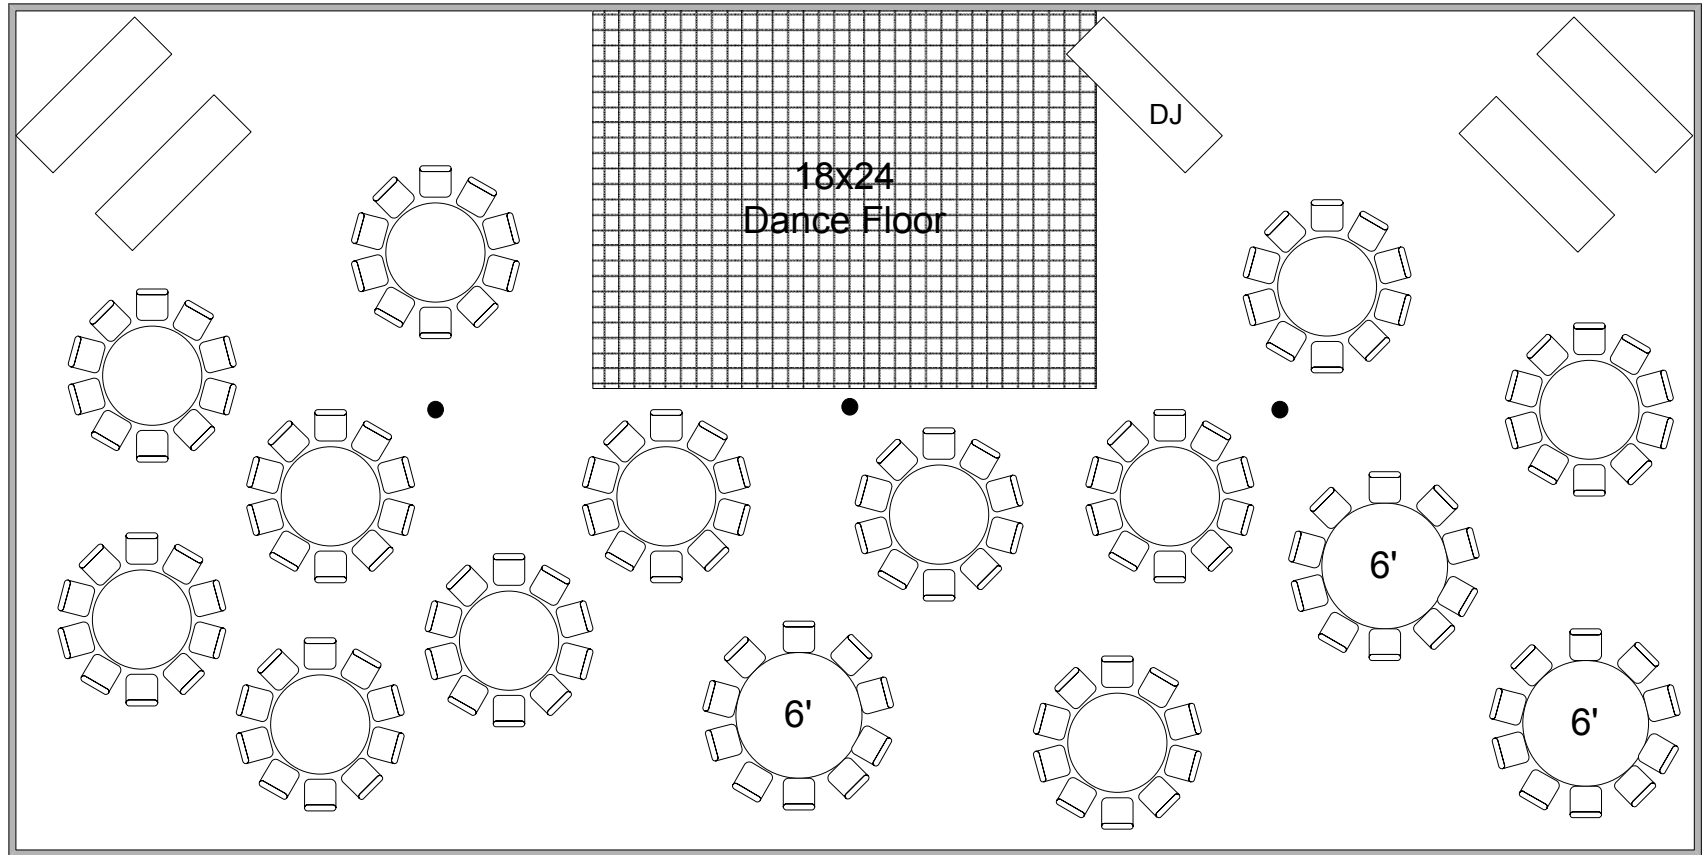

80'

40'

Plan created by
The Event Co.
978-283-4884
www.rentent.com
Program- Microsoft Visio