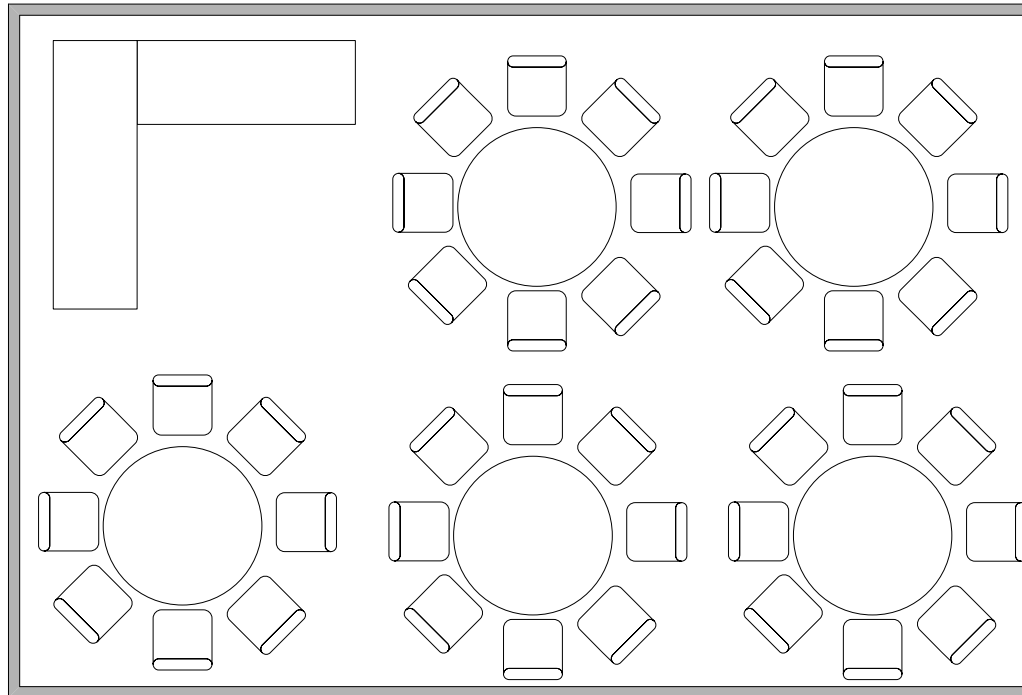

**20 x 30**

Plan created by  
The Event Co.  
978-283-4884  
[www.rentent.com](http://www.rentent.com)  
Program- Microsoft Visio