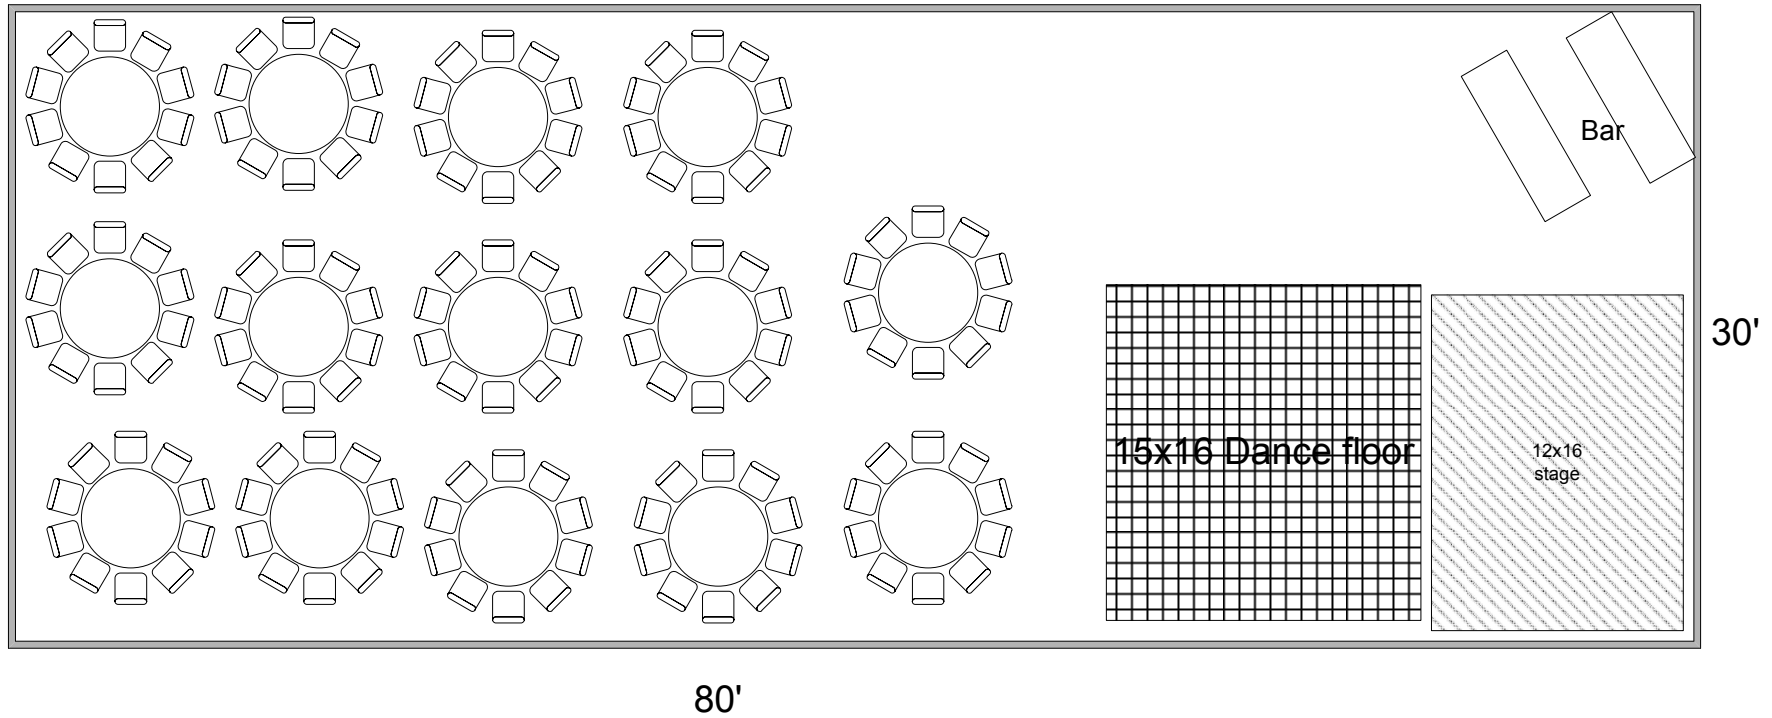

30 x 80 Frame tent

Plan created by
The Event Co.
978-283-4884
www.rentent.com
Program- Microsoft Visio